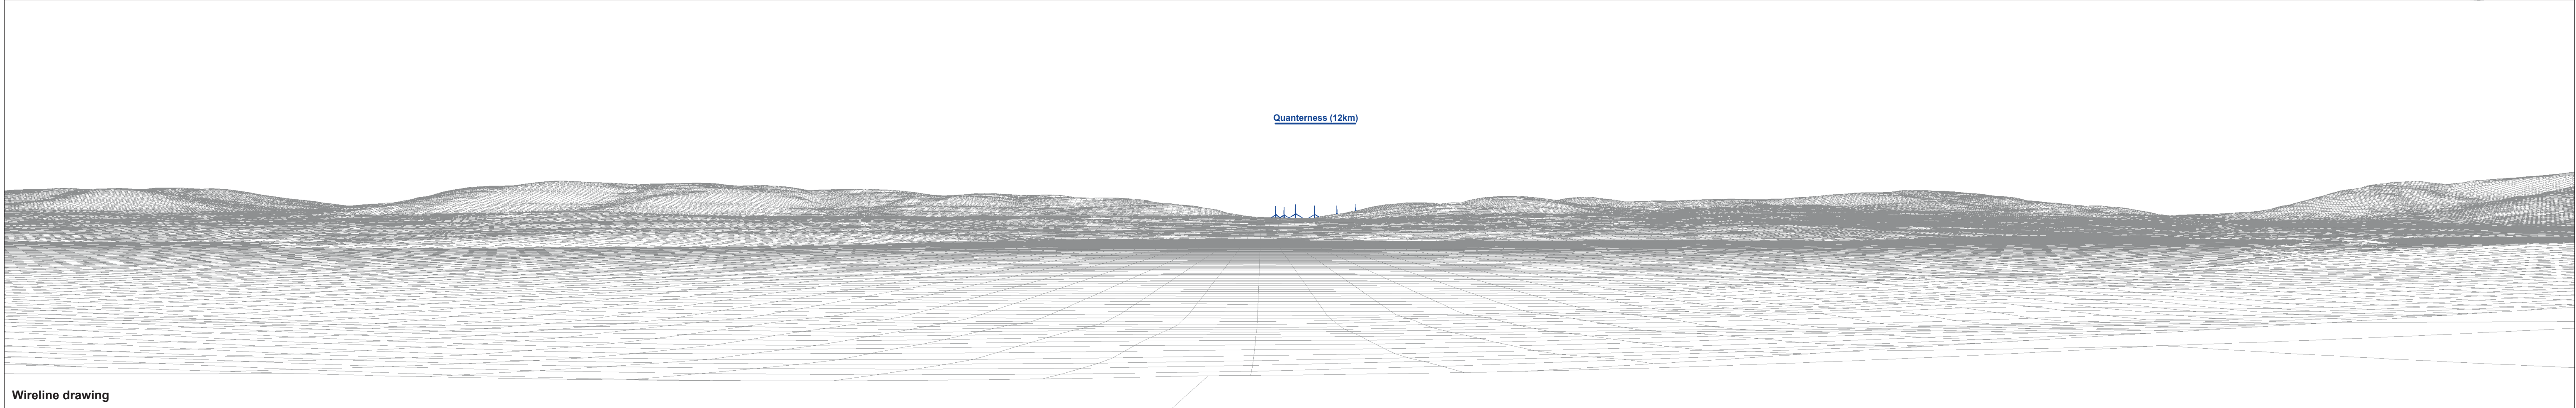

OS reference: 328649 E 1014119 N
 Eye level: 27.46 m AOD
 Direction of view: 181° - 271°
 Nearest turbine: 19.720 km

Horizontal field of view: 90° (cylindrical projection)
 Principal distance: 522 mm

Figure: 10.20b
 CH Viewpoint 9: Bookan Chambered Cairn
 (SM1243)

OS reference: 328649 E 1014119 N
 Eye level: 27.46 m AOD
 Direction of view: 1° - 91°
 Nearest turbine: 19.720 km

Horizontal field of view: 90° (cylindrical projection)
 Principal distance: 522 mm

Figure: 10.20c
 CH Viewpoint 9: Bookan Chambered Cairn
 (SM1243)