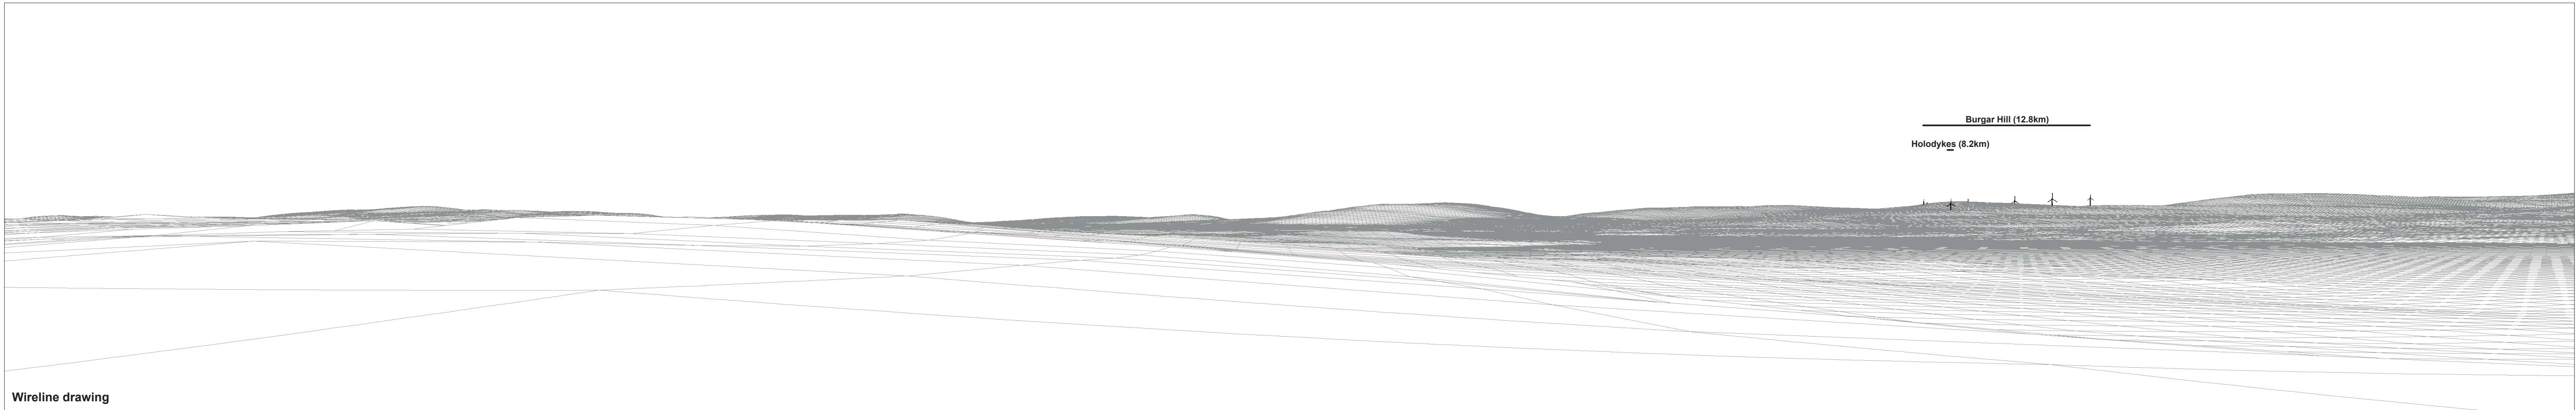

OS reference: 328649 E 1014119 N
 Eye level: 27.46 m AOD
 Direction of view: 181° - 271°
 Nearest turbine: 19.720 km

Horizontal field of view: 90° (cylindrical projection)
 Principal distance: 522 mm

Figure: 10.20b
 CH Viewpoint 9: Bookan Chambered Cairn
 (SM1243)

OS reference: 328649 E 1014119 N
 Eye level: 27.46 m AOD
 Direction of view: 1° - 91°
 Nearest turbine: 19.720 km

Horizontal field of view: 90° (cylindrical projection)
 Principal distance: 522 mm

Figure: 10.20c
 CH Viewpoint 9: Bookan Chambered Cairn
 (SM1243)