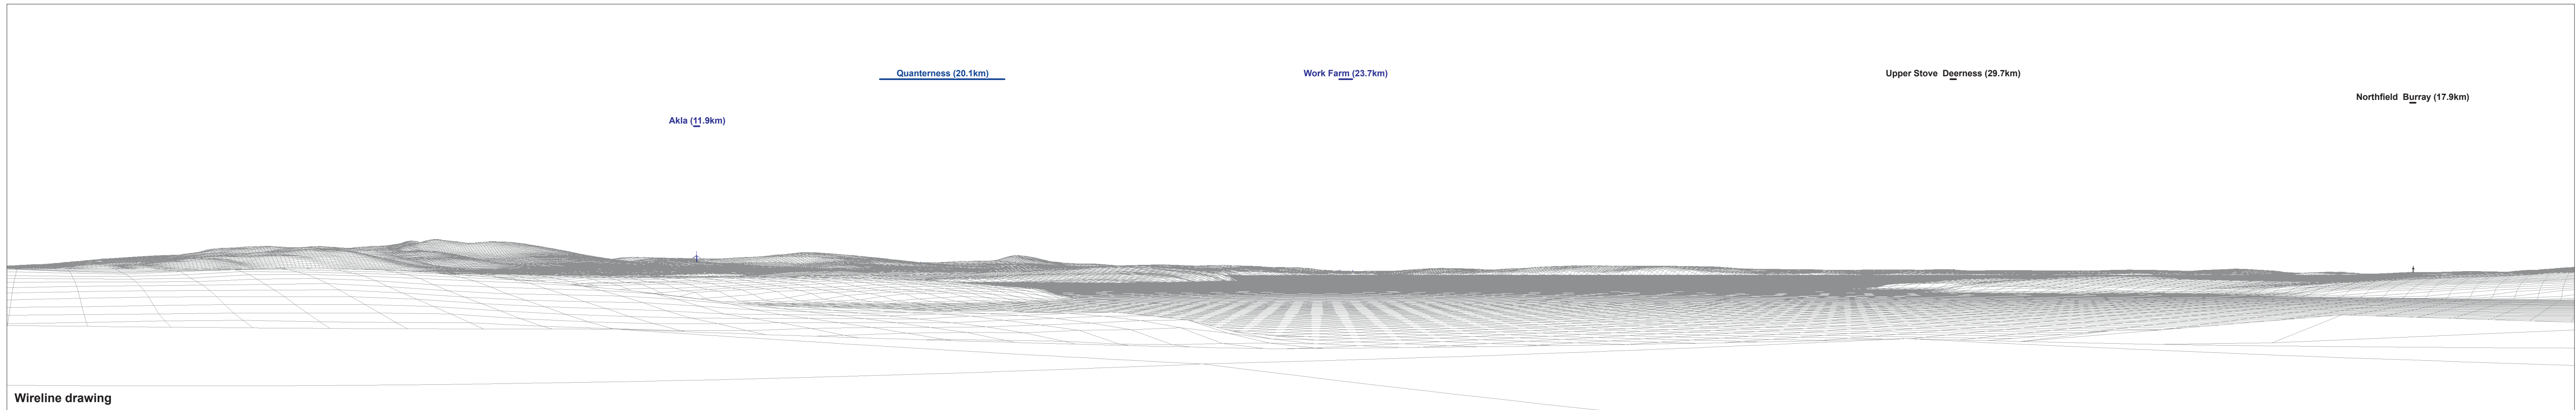

OS reference: 330607 E 996225 N
 Eye level: 23.52 m AOD
 Direction of view: 224° - 314°
 Nearest turbine: 2.373 km

Horizontal field of view: 90° (cylindrical projection)
 Principal distance: 522 mm

Figure: 10.15b
 CH Viewpoint 4: Rysa Lodge, Including Garden Wall (LB18714)

Wireline drawing

Wireline drawing

OS reference: 330607 E 996225 N
 Eye level: 23.52 m AOD
 Direction of view: 44° - 134°
 Nearest turbine: 2.373 km

Horizontal field of view: 90° (cylindrical projection)
 Principal distance: 522 mm

Figure: 10.15c
 CH Viewpoint 4: Rysa Lodge, Including Garden Wall (LB18714)