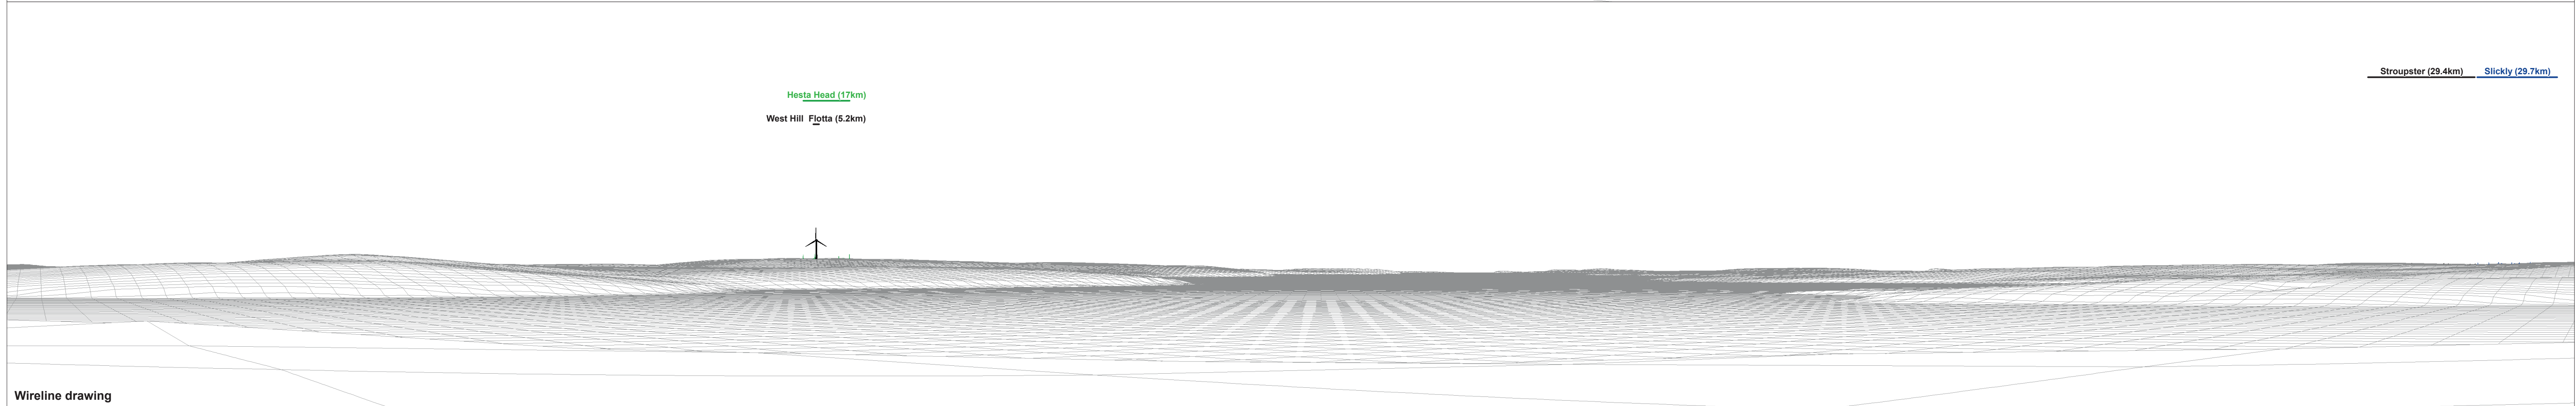

OS reference: 330607 E 996225 N
 Eye level: 23.52 m AOD
 Direction of view: 224° - 314°
 Nearest turbine: 2.373 km

Horizontal field of view: 90° (cylindrical projection)
 Principal distance: 522 mm

Figure: 10.15b
 CH Viewpoint 4: Rysa Lodge, Including Garden Wall (LB18714)

Wireline drawing

Wireline drawing

OS reference: 330607 E 996225 N
 Eye level: 23.52 m AOD
 Direction of view: 44° - 134°
 Nearest turbine: 2.373 km

Horizontal field of view: 90° (cylindrical projection)
 Principal distance: 522 mm

Figure: 10.15c
 CH Viewpoint 4: Rysa Lodge, Including Garden Wall (LB18714)