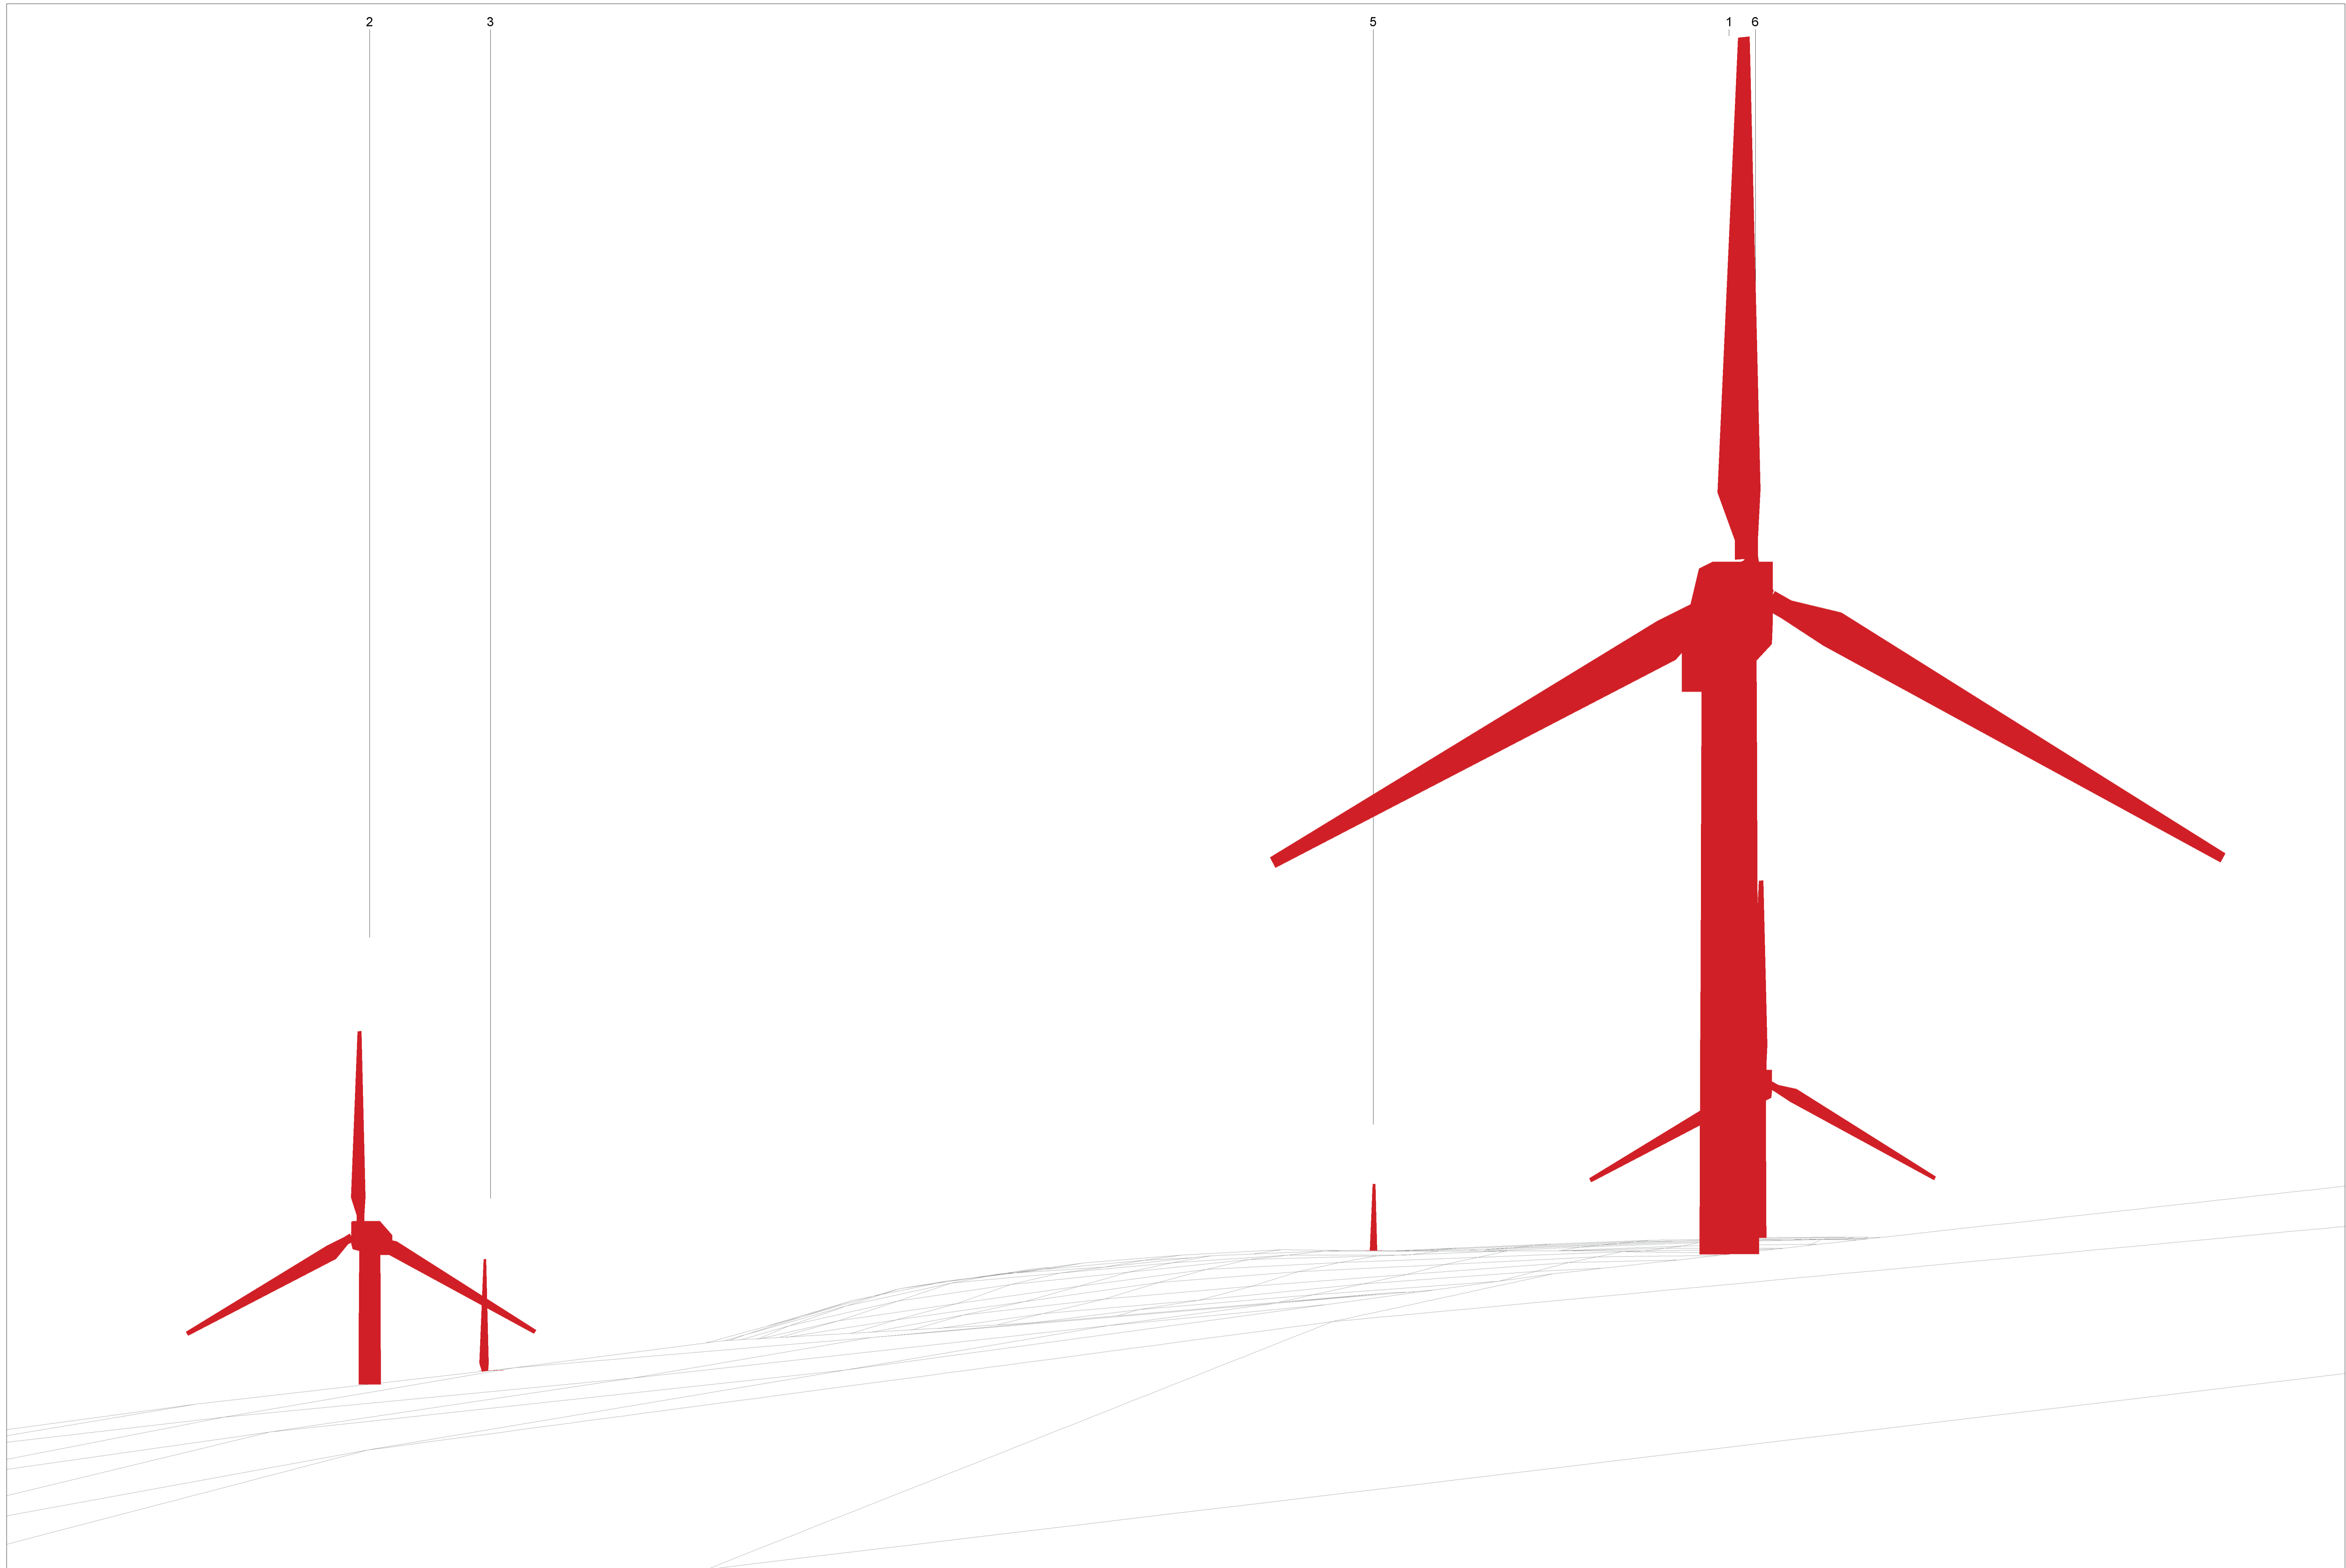

OS reference: 329398 E 994431 N	Horizontal field of view: 90° (cylindrical projection)	Camera: Canon EOS 5D Mark II
Eye level: 83.01 m AOD	Principal distance: 522 mm	Lens: EF50mm f/1.4 USM
Direction of view: 70°		Camera height: 1.5 m AGL
Nearest turbine: 0.305 km		Date and time: 19/11/19, 12:40

Figure: 10.12b
CH Viewpoint 1: Former Naval Headquarters and Communications Centre, Wee Fea, Lyness, Hoy (LB48378)

OS reference:	329398 E 994431 N	Horizontal field of view:	90° (cylindrical projection)	Camera:	Canon EOS 5D Mark II
Eye level:	83.01 m AOD	Principal distance:	522 mm	Lens:	EF50mm f/1.4 USM
Direction of view:	160°			Camera height:	1.5 m AGL
Nearest turbine:	0.305 km			Date and time:	19/11/19, 12:40

Figure: 10.12c
CH Viewpoint 1: Former Naval Headquarters and Communications Centre, Wee Fea, Lyness, Hoy (LB48378)

OS reference: 329398 E 994431 N	Horizontal field of view: 90° (cylindrical projection)	Camera: Canon EOS 5D Mark II
Eye level: 83.01 m AOD	Principal distance: 522 mm	Lens: EF50mm f/1.4 USM
Direction of view: 250°		Camera height: 1.5 m AGL
Nearest turbine: 0.305 km		Date and time: 19/11/19, 12:40

Figure: 10.12d
CH Viewpoint 1: Former Naval Headquarters and Communications Centre, Wee Fea, Lyness, Hoy (LB48378)

Wireline drawing

View flat at a comfortable arm's length

OS reference: 329398 E 994431 N
 Eye level: 83.01 m AOD
 Direction of view: 250°
 Nearest turbine: 0.305 km