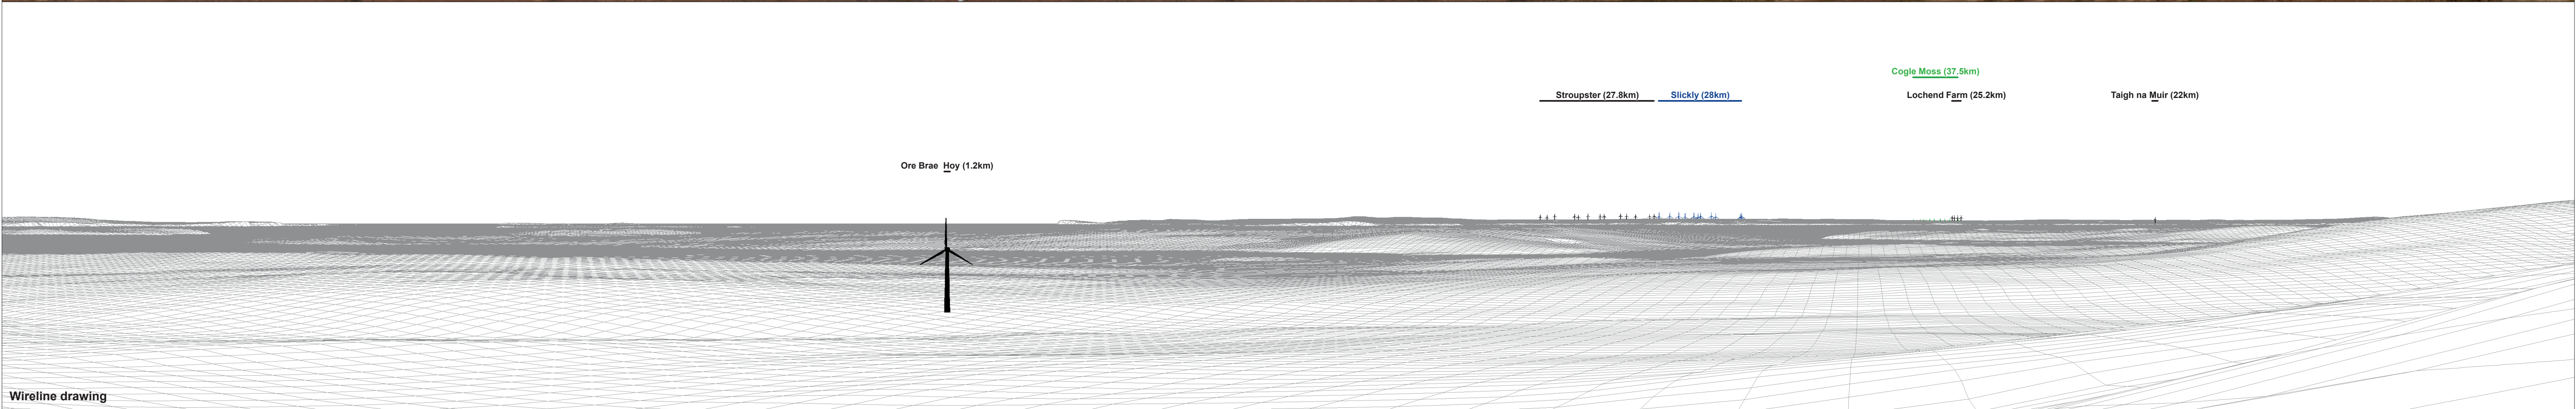

OS reference: 329398 E 994431 N	Horizontal field of view: 90° (cylindrical projection)	Camera: Canon EOS 5D Mark II
Eye level: 83.01 m AOD	Principal distance: 522 mm	Lens: EF50mm f/1.4 USM
Direction of view: 70°		Camera height: 1.5 m AGL
Nearest turbine: 0.305 km		Date and time: 19/11/19, 12:40

Figure: 10.12b
CH Viewpoint 1: Former Naval Headquarters and Communications Centre, Wee Fea, Lyness, Hoy (LB48378)

OS reference:	329398 E 994431 N	Horizontal field of view:	90° (cylindrical projection)	Camera:	Canon EOS 5D Mark II
Eye level:	83.01 m AOD	Principal distance:	522 mm	Lens:	EF50mm f/1.4 USM
Direction of view:	160°			Camera height:	1.5 m AGL
Nearest turbine:	0.305 km			Date and time:	19/11/19, 12:40

Figure: 10.12c
CH Viewpoint 1: Former Naval Headquarters and Communications Centre, Wee Fea, Lyness, Hoy (LB48378)

OS reference: 329398 E 994431 N	Horizontal field of view: 90° (cylindrical projection)	Camera: Canon EOS 5D Mark II
Eye level: 83.01 m AOD	Principal distance: 522 mm	Lens: EF50mm f/1.4 USM
Direction of view: 250°		Camera height: 1.5 m AGL
Nearest turbine: 0.305 km		Date and time: 19/11/19, 12:40

Horizontal field of view: 53.5° (planar projection)
 Principal distance: 812.5 mm
 Paper size: 841 x 594 mm (A1)
 Correct printed image size: 820 x 557 mm

Camera: Canon EOS 5D Mark II
 Lens: EF50mm f/1.4 USM
 Camera height: 1.5 m AGL
 Date and time: 19/11/19, 12:40