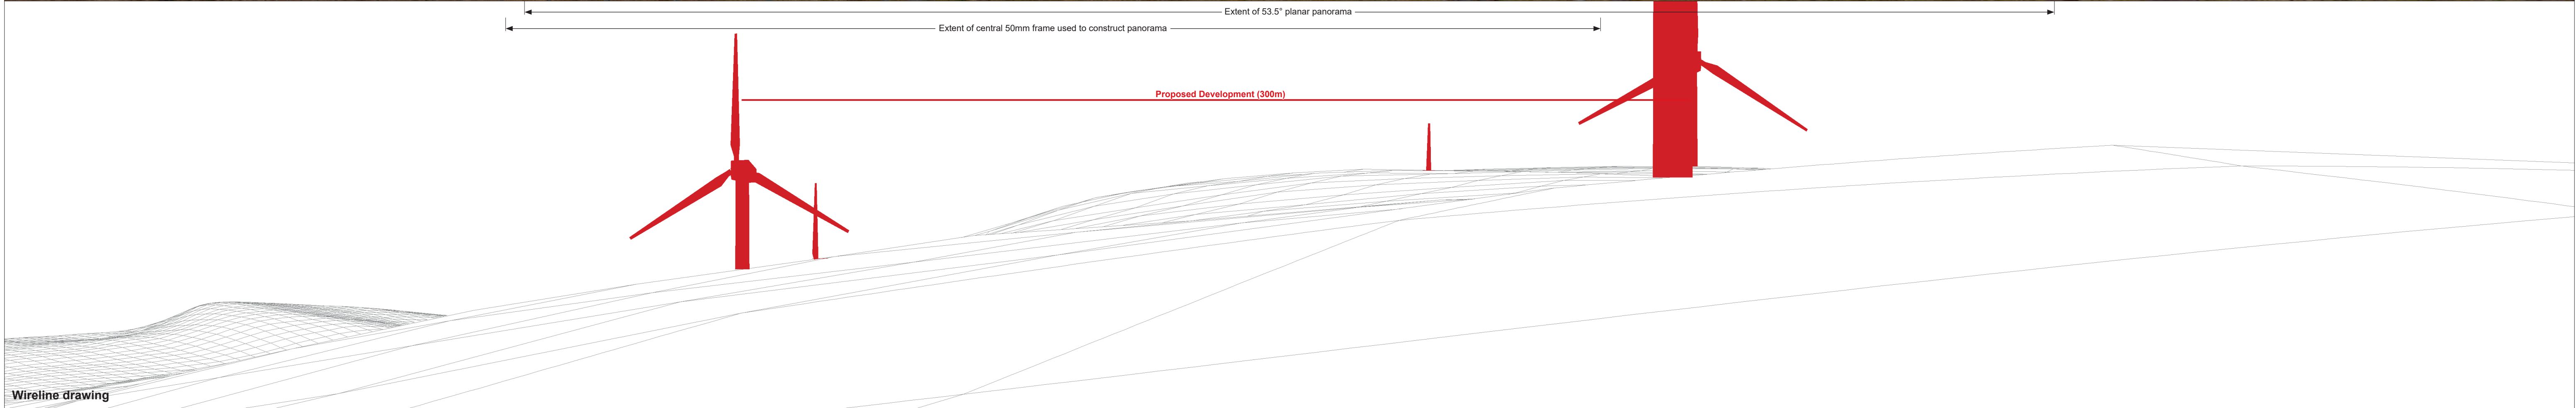

OS reference: 329398 E 994431 N	Horizontal field of view: 90° (cylindrical projection)	Camera: Canon EOS 5D Mark II
Eye level: 83.01 m AOD	Principal distance: 522 mm	Lens: EF50mm f/1.4 USM
Direction of view: 250°		Camera height: 1.5 m AGL
Nearest turbine: 0.305 km		Date and time: 19/11/19, 12:40

Figure: 10.12d
CH Viewpoint 1: Former Naval Headquarters and Communications Centre, Wee Fea, Lyness, Hoy (LB48378)