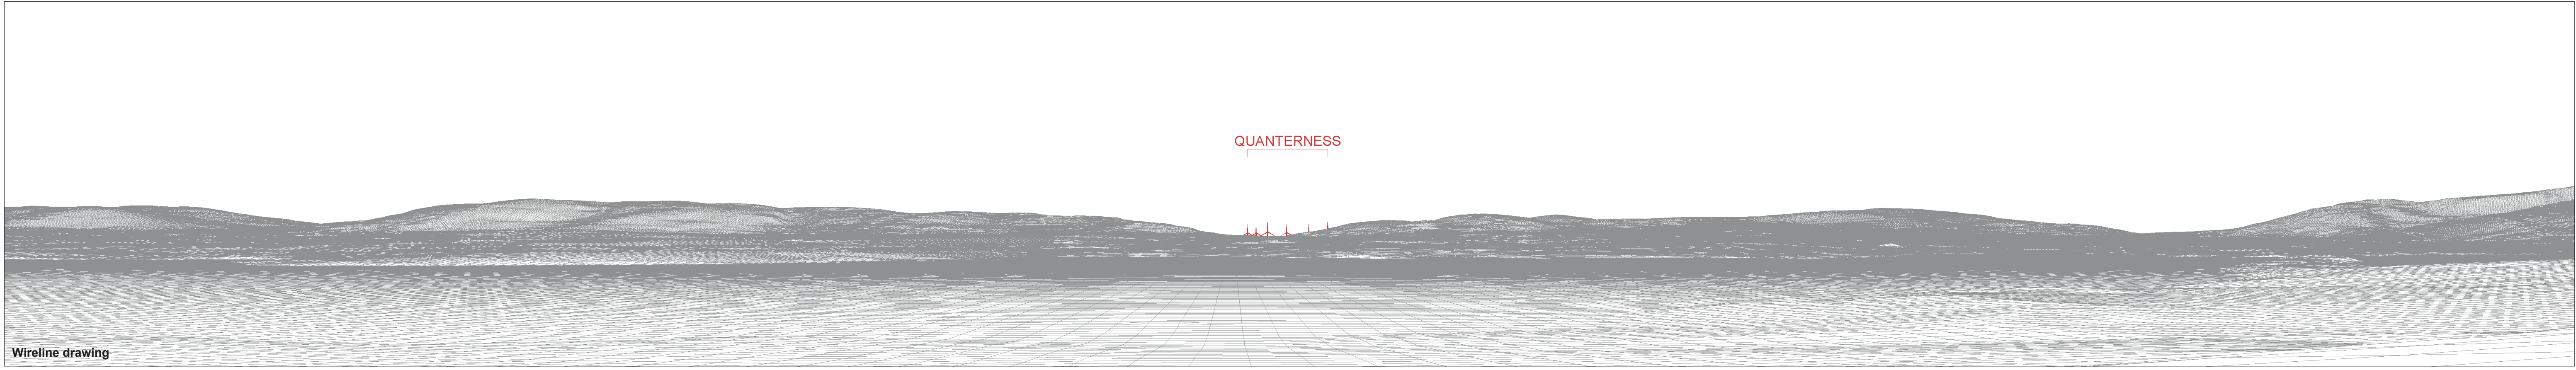

Wireline drawing

OS reference: 328652 E 1014123 N
 Eye level: 27.66m AOD
 Direction of view: 2°
 Nearest turbine: 11.978 km

Horizontal field of view: 90° (cylindrical projection)
 Principal distance: 522 mm

Figure 10.22a
 Bookan Chambered Cairn (SM1243)

Wireline drawing

OS reference: 328652 E 1014123 N
 Eye level: 27.66m AOD
 Direction of view: 92°
 Nearest turbine: 11.978 km

Horizontal field of view: 90° (cylindrical projection)
 Principal distance: 522 mm

Figure 10.22b
 Bookan Chambered Cairn (SM1243)