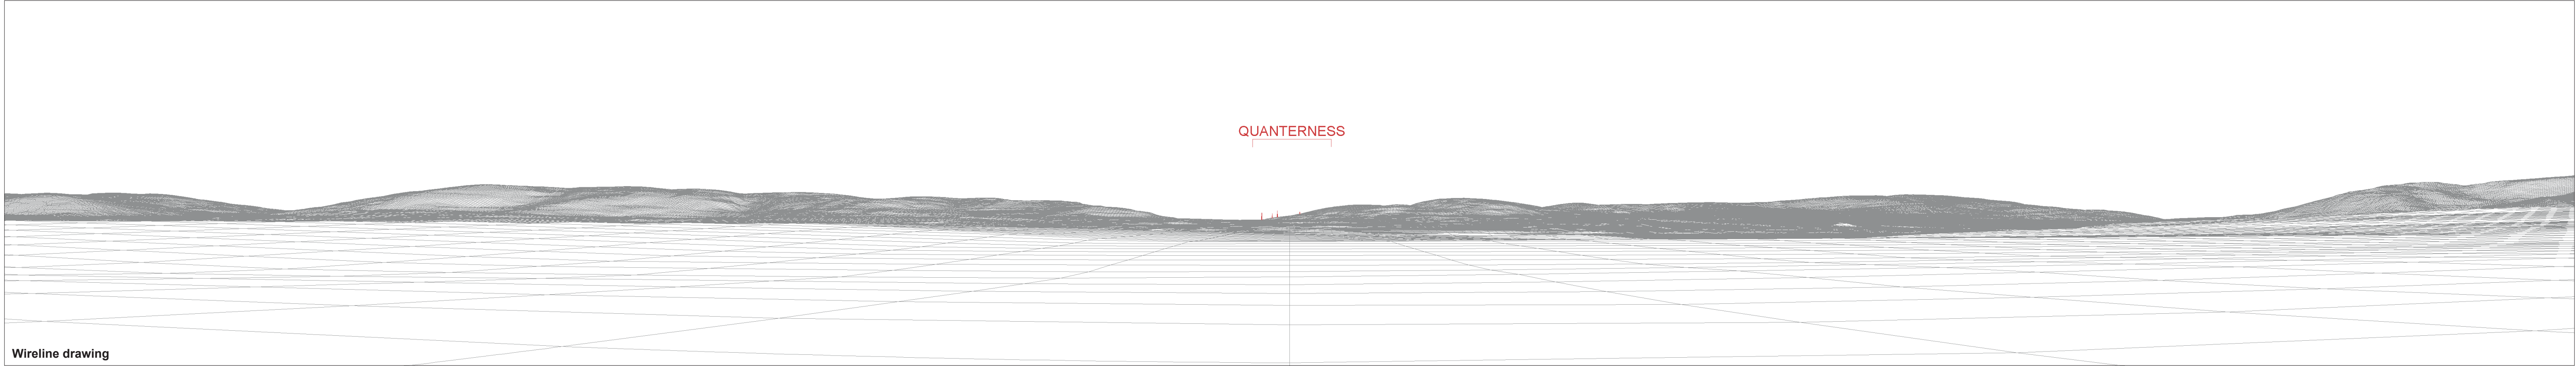

Wireline drawing

OS reference: 328969 E 1013780 N
 Eye level: 3.62m AOD
 Direction of view: 360°
 Nearest turbine: 11.659 km

Horizontal field of view: 90° (cylindrical projection)
 Principal distance: 522 mm

Figure 10.21a
 Wasbister Burial Mounds (SM7700)

Wireline drawing

OS reference: 328969 E 1013780 N
 Eye level: 3.62m AOD
 Direction of view: 90°
 Nearest turbine: 11.659 km

Horizontal field of view: 90° (cylindrical projection)
 Principal distance: 522 mm

Figure 10.21b
 Wasbister Burial Mounds (SM7700)